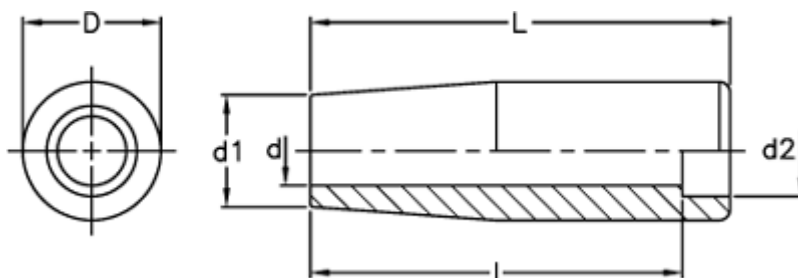

Data Sheet

Article number: 2304022801

Description: E+G Revolving handle
I.281/100

Measures

d = 16
D = 31
d1 = 25
d2 = 20
l = 89
L = 100